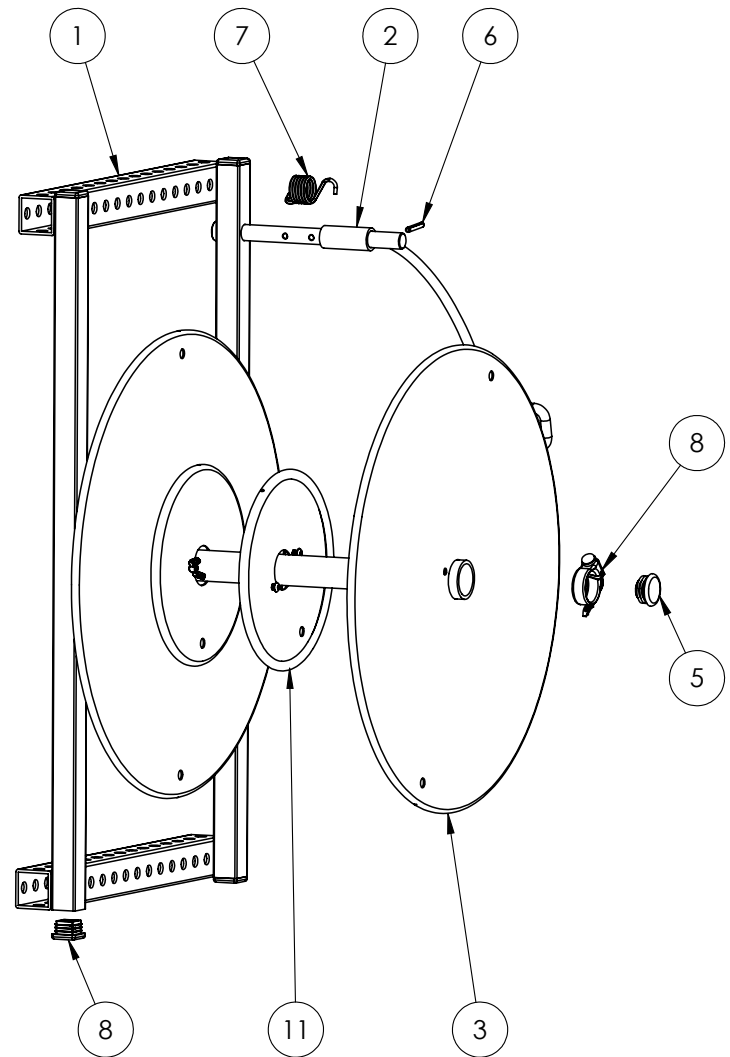

ITEM NO.	PART NUMBER	DESCRIPTION	QTY.	Price Each
1	3030-01	Frame Assembly	1	91.75
2	3045-04	Brake Assembly	1	22.25
3	3045-15	Disk Assembly	2	42.75
4	3080-07	Quick Clamp	1	9.00
5	3080-10-B	1.125" Round Tube Plug	2	1.25
6	3340-04-F	Roll Pin	1	0.75
7	3340-05	Torsion Spring	1	4.50
8	5920-09	Square Tube Plug	4	1.00
9	3040-03	3" Disk Insert Set*	1	N/A
10	3040-06	6" Disk Insert Set*	1	N/A
11	3040-08	8" Disk Insert Set* (As shown)	1	N/A

*Note: Please indicate disk insert size when ordering
 Available sizes: 3", 6", 8"
 (Set includes 2 disc inserts, 4 screws, 4 wing nuts)

REDBACK®
 LOAD RESTRAINT SYSTEMS

T: 425.455.9200 1.866.455.1345 F: 425.455.1750
www.REDBACK.com