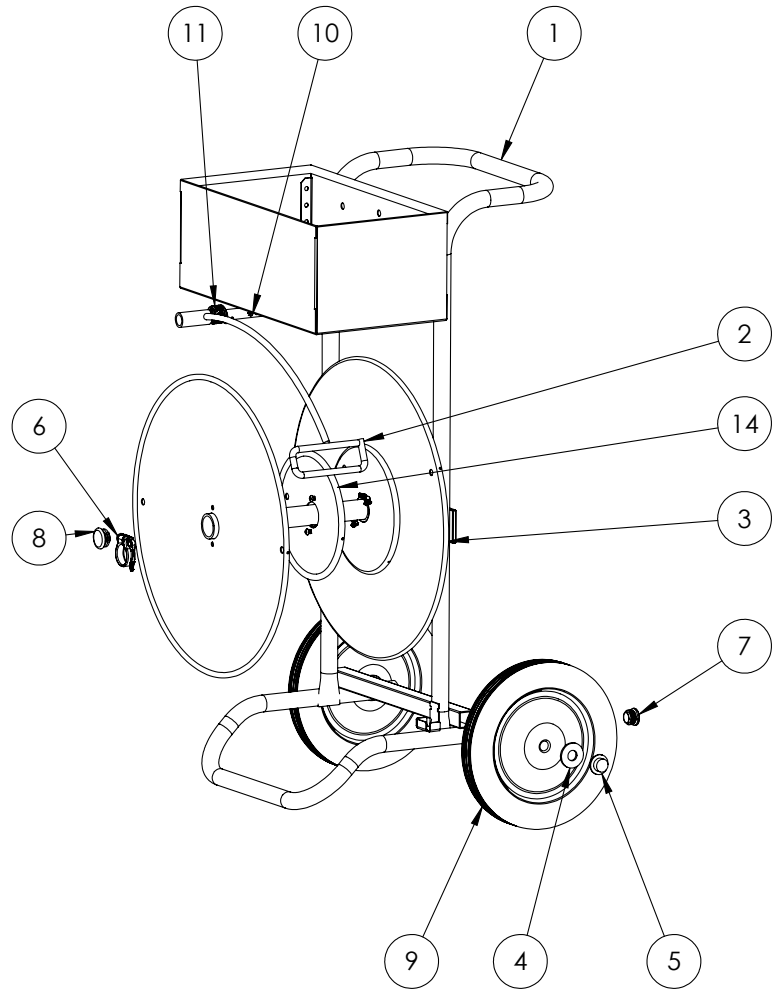

ITEM NO.	PART NUMBER	DESCRIPTION	QTY.	Price Each
1	3045-01	Frame Assembly	1	75.50
2	3045-04	Brake Assembly	1	22.25
3	3045-15	Disk Assembly	2	42.75
4	3080-02	Wheel Washer	4	1.00
5	3080-06	Axle Cap Nut	2	1.50
6	3080-07	Quick Clamp	1	9.00
7	3080-10-A	1" Tube Plug	2	0.75
8	3080-10-B	1.125" Round Tube Plug	2	1.25
9	3100-01-A	10" Wheel	2	12.00
10	3340-04-F	Roll Pin	1	0.75
11	3340-05	Torsion Spring	1	4.50
12	3040-03	3" Disk Insert Set*	1	N/A
13	3040-06	6" Disk Insert Set*	1	N/A
14	3040-08	8" Disk Insert Set* (As shown)	1	N/A
15	3040-16-1-1	16" Disk Insert Set*	1	N/A

*Note: Please indicate disk insert size when ordering
 Available sizes: 3", 6", 8", 16"
 (Set includes 2 disc inserts, 4 screws, 4 wing nuts)

REDBACK®
 LOAD RESTRAINT SYSTEMS

T: 425.455.9200 1.866.455.1345 F: 425.455.1750
www.REDBACK.com