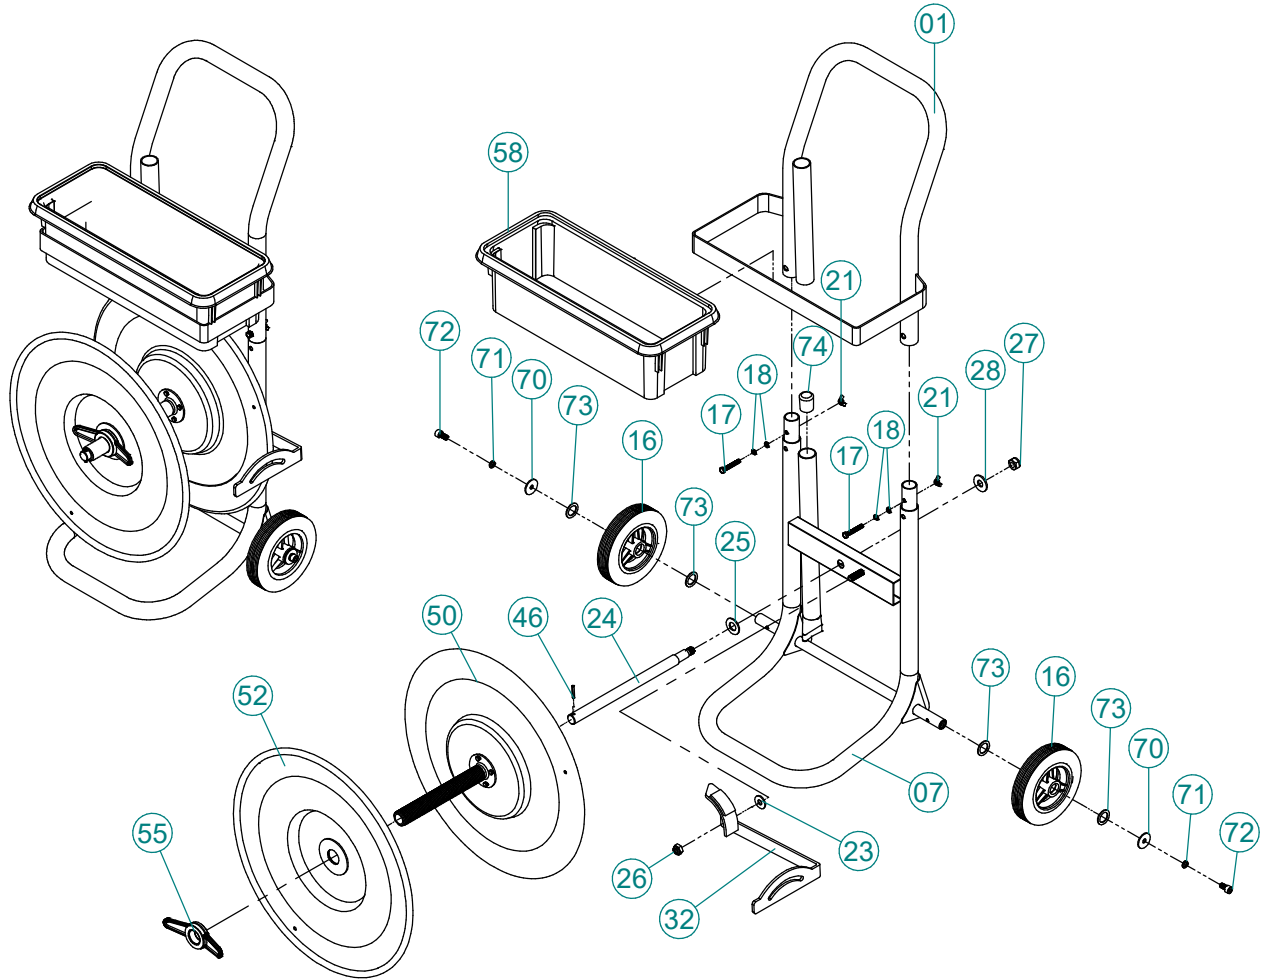

T808

Strapping Dispenser

Part No.	Part Name	QTY
01	Upper Base	1
07	Lower Base	1
16	Wheel	2
17	Screw	2
18	SP Washer	4
21	Butterfly Nut	2
23	Washer	1
24	Shaft	1
25	Washer	1
26	Nylon Nut	1
27	Nylon Nut	1
28	Washer	1
32	Brake Assembly	1
46	Pin	1
50	Male Disc	1
52	Female Disc	1
55	Wing Nut	1
58	Tool Tray	1
70	Washer	2
71	SP Washer	2
72	Screw	2
73	Washer	2
74	Pipe Cap	1